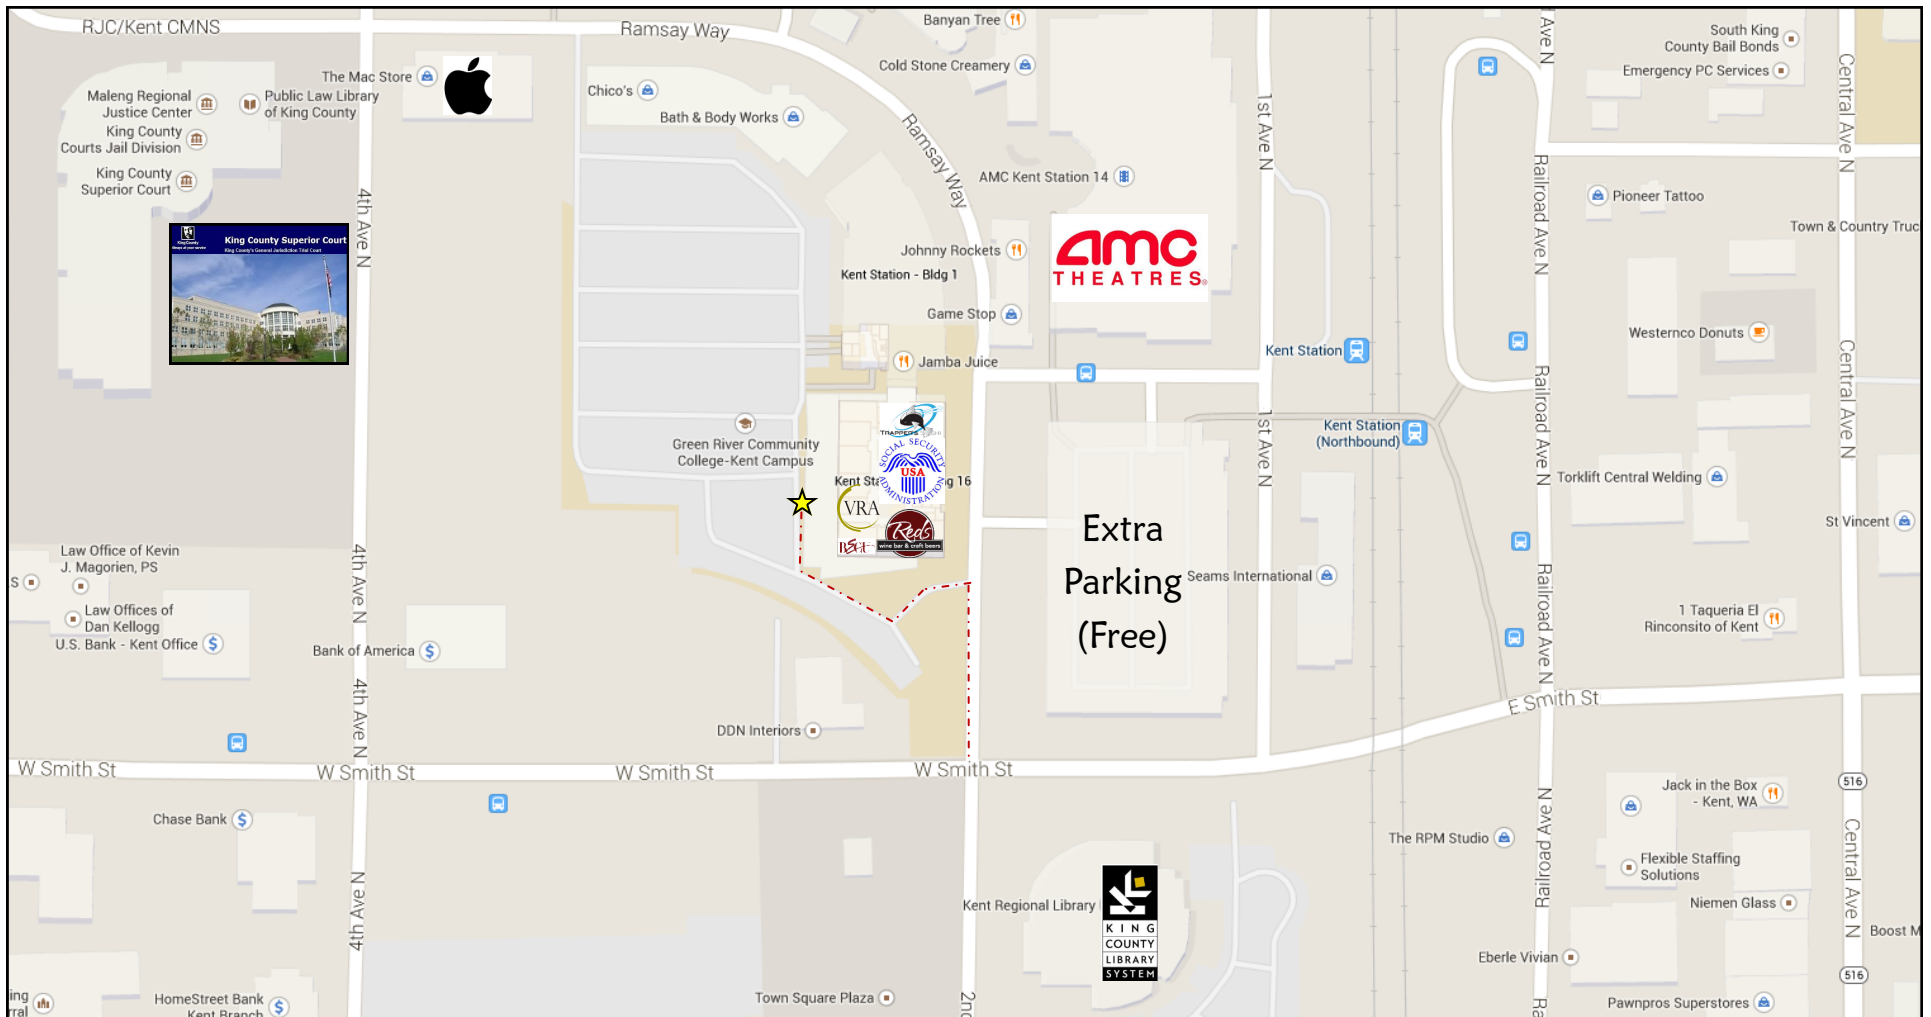

321 Ramsay Way, Suite 107
Kent, WA 98032
206-215-3850 Phone
206-215-3870 Fax

Vitreoretinal Associates of WA ~ Kent Station Directions

Our Kent Station Location may be a little tricky to find the first time. Our Suite is not visible from Ramsay Way. It is on the backside of Trapper's Sushi and the Social Security Administration office.

Upon entering Kent Station:

Take the first left toward the parking lot after crossing Smith St (or turning off Smith).

You will see Reds Wine Bar and BECU. Our Suite is one unit north of BECU.

From the South – Puyallup:

- Take WA-167 N
- Exit at WA-516 towards Willis St/Des Moines
- Turn right onto WA-516 E
- Turn left onto 2nd Ave S
- 2nd Ave S becomes Ramsay Way

Take your first left into the parking lot

You will see Reds Wine Bar and BECU. Our Suite is one unit north of BECU.

Take your first left into the parking lot

You will see Reds Wine Bar and BECU. Our Suite is one unit north of BECU.

From the North – Renton:

- Take WA-167 S/Valley Freeway south bound
- Take 84th Ave S exit toward N Central Ave (left)
- Turn left onto 84th Ave S
- 84th Ave S becomes Central Ave N
- Turn right onto E Smith St
- Turn right on Ramsay Way